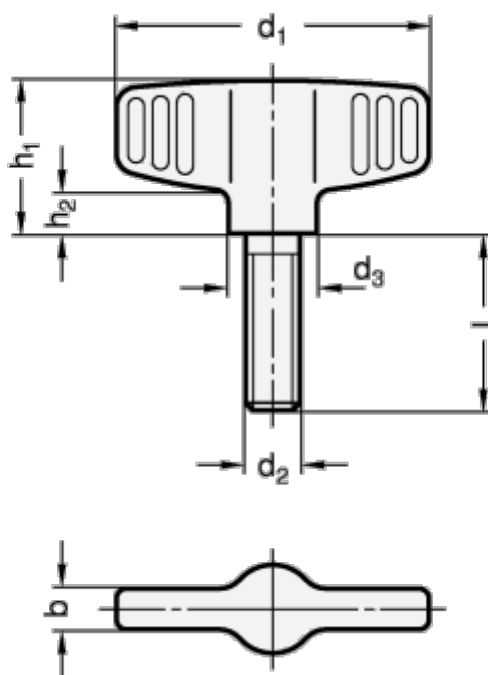

Article number: 201385122

Description: E+G Wing screw GN 835-58-M8-30-MT
Rustfast

Measures

b = 7
d1 = 58
d2 = M8
d3 = 16
h1 = 27
h2 = 7.0
l = 30